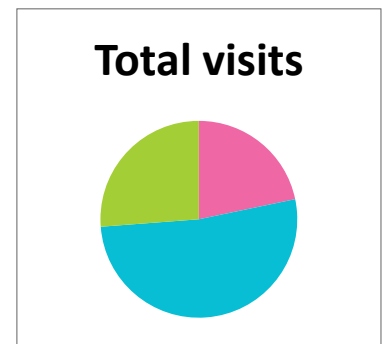

Spain	60	3	63
Europe	117	34	151
Rest of the world	40	36	76
Total	217	73	290

Pressupost projectes d'investigació de l'ifisc